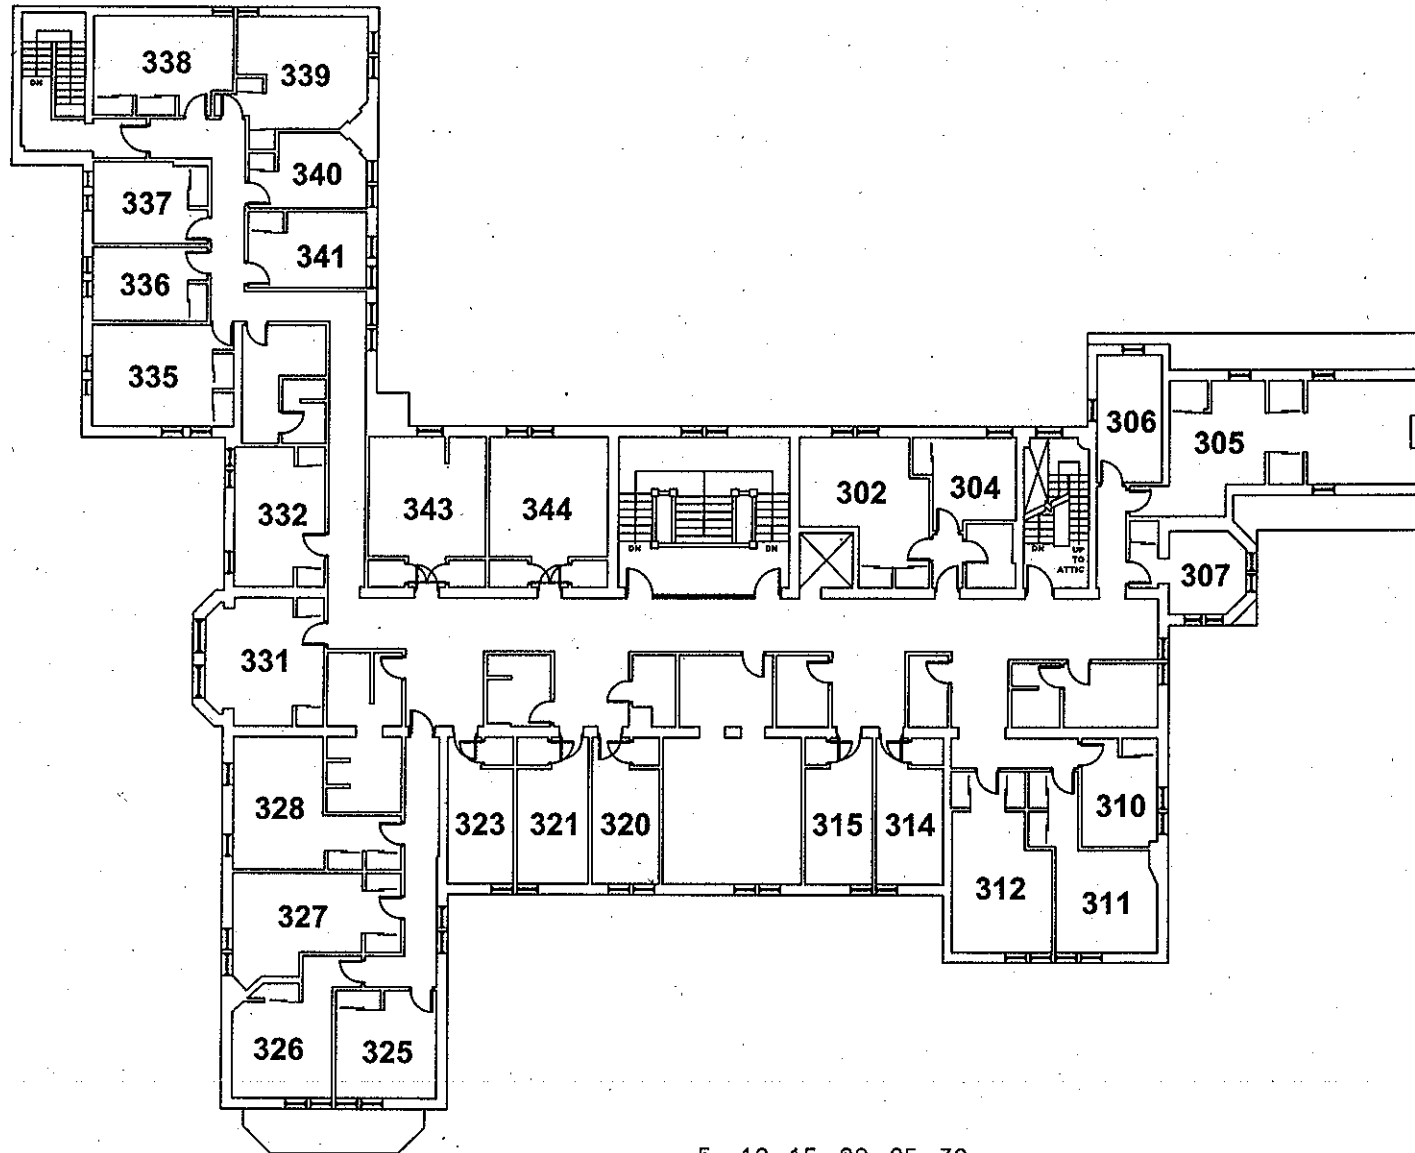

N

University
of Toronto
Victoria
University
Physical
Plant

Annesley
Hall

Bldg #506

3rd Floor

Scale 1:150

09/07

Revisions

DWG. #

4 of 4