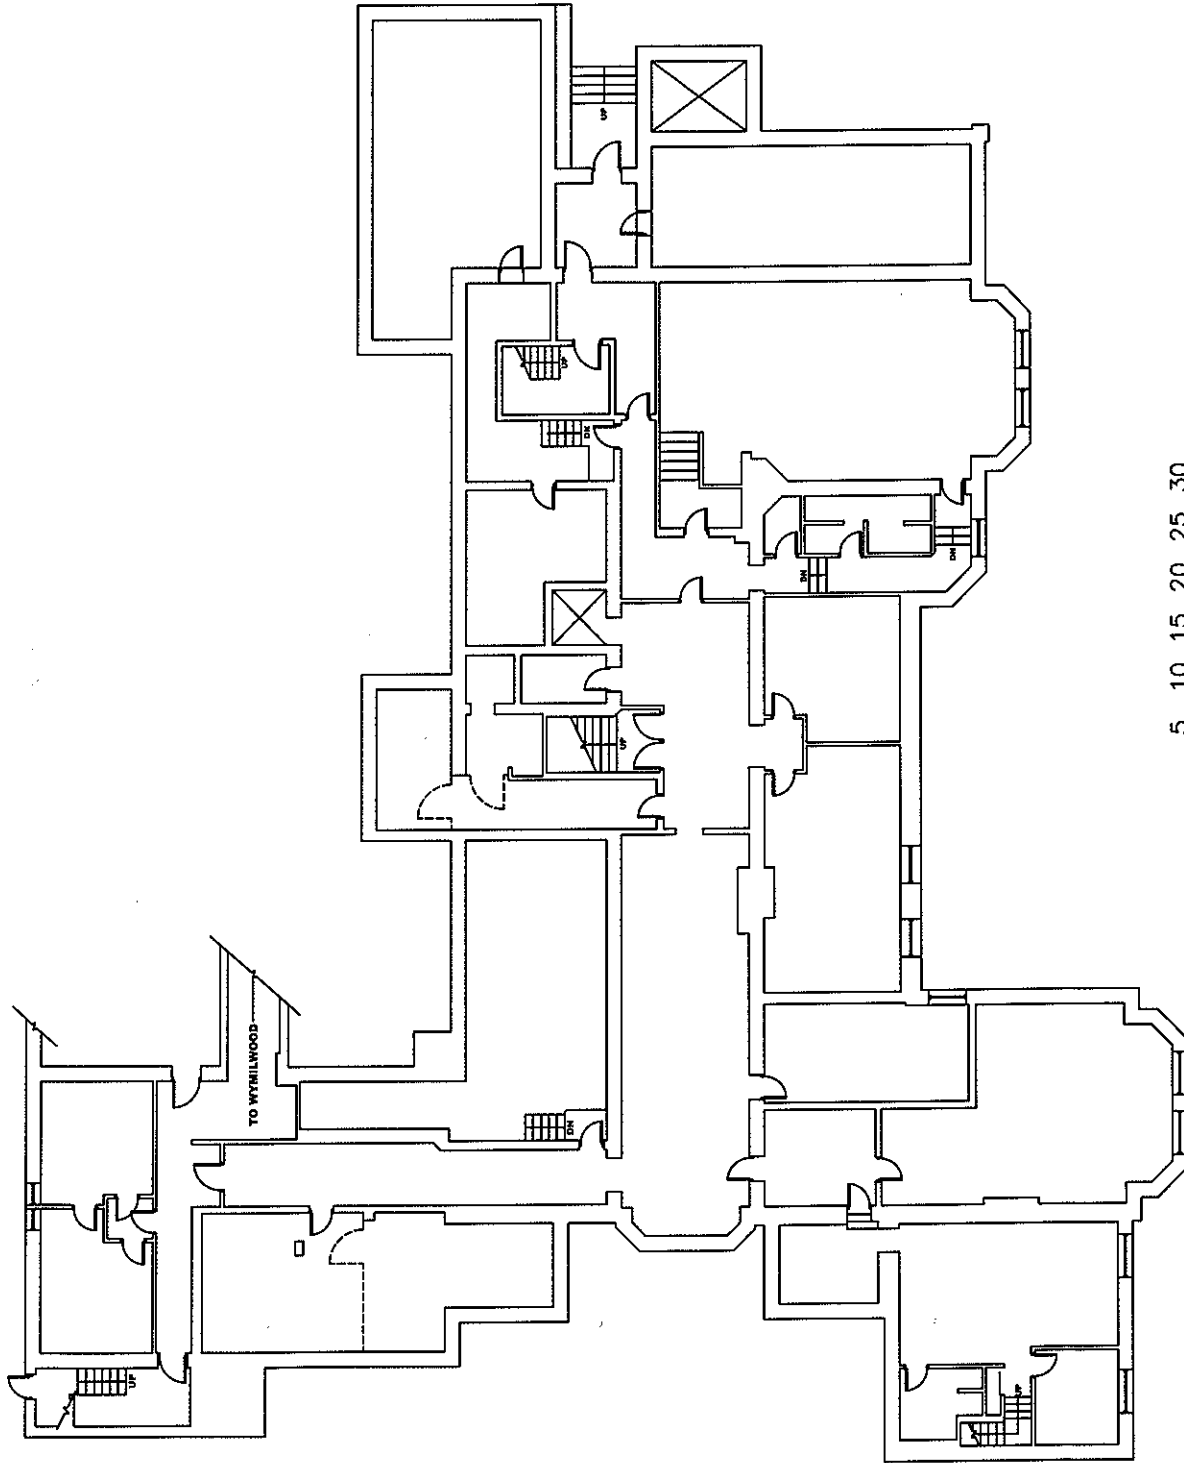

N

University of Toronto
Victoria University
Physical Plant

Annesley Hall

Bldg #506

Basement

Scale 1:150

09/07

Revisions

DWG. #

1 of 4

N

University
of Toronto

Victoria
University
Physical
Plant

Annesley
Hall

Bldg #506

1st Floor