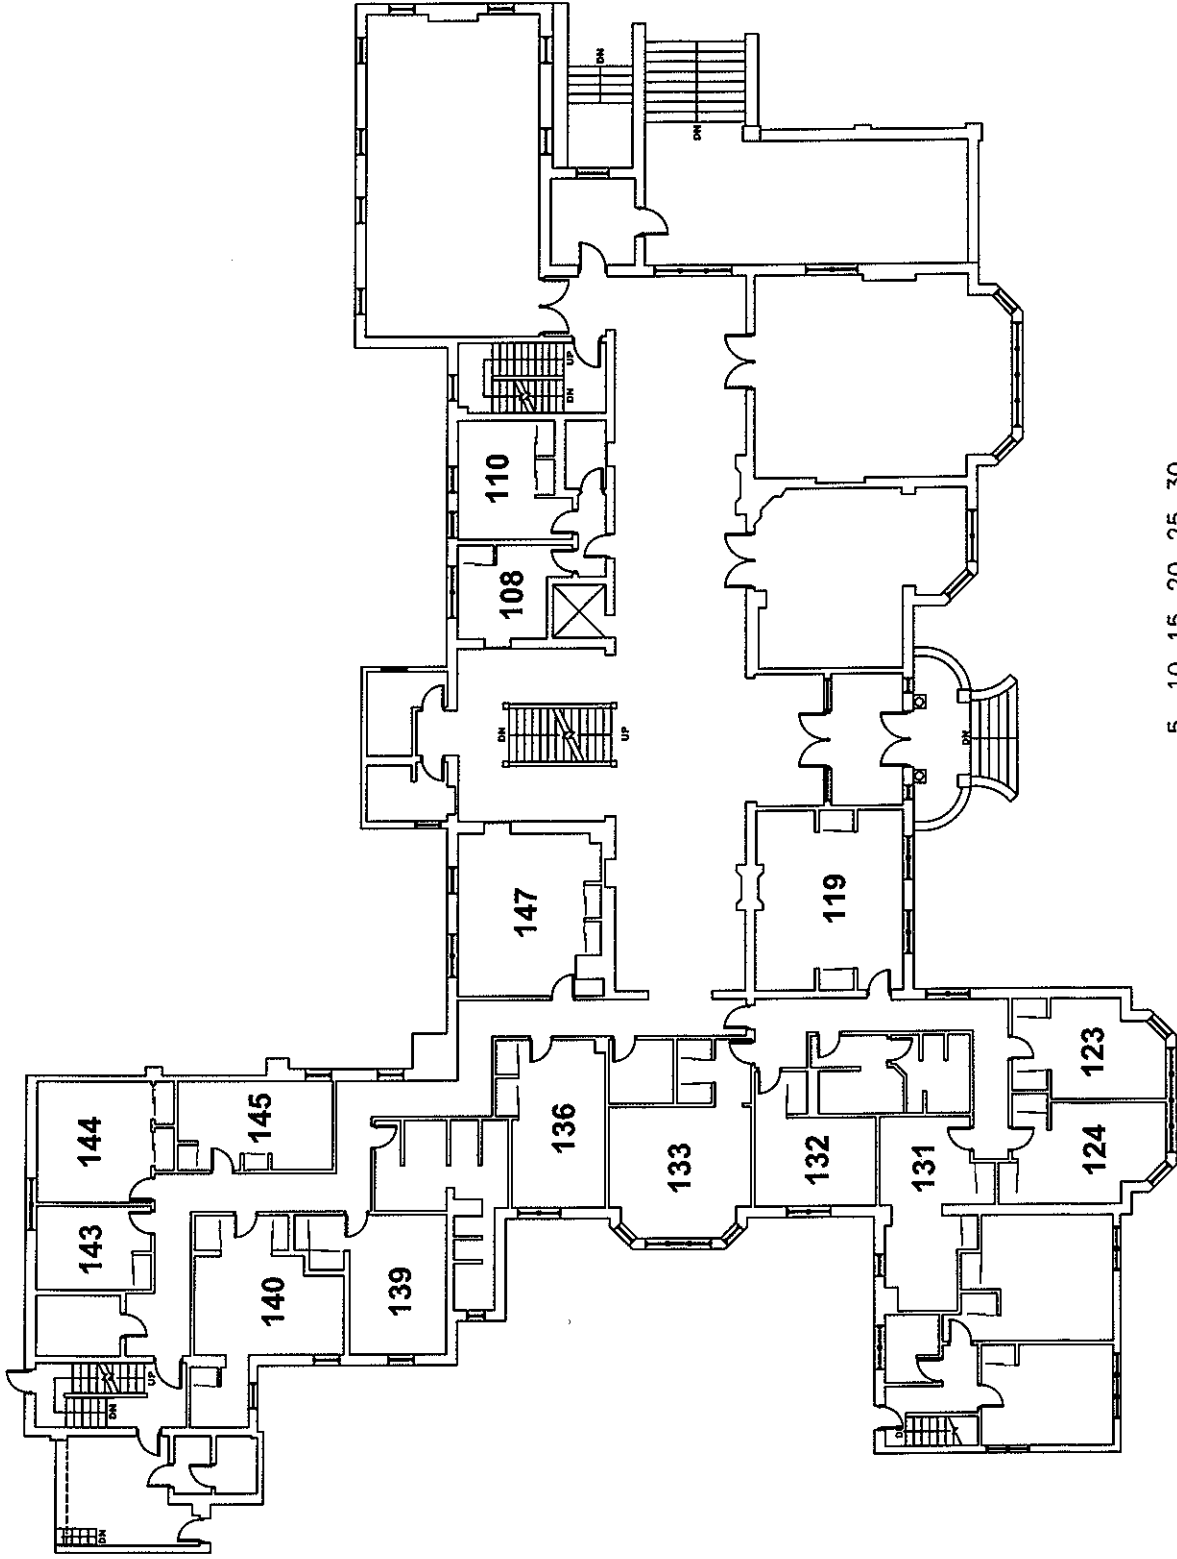

N

University
of Toronto

Victoria
University
Physical
Plant

Annesley
Hall

Bldg #506

1st Floor

Scale 1:150

09/07

Revisions

_____

DWG. #

2 of 4